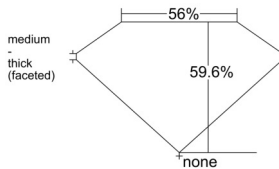

GIA®

FACSIMILE

GIA REPORT 2536099227

Verify this report at GIA.edu

GIA NATURAL DIAMOND DOSSIER®

August 11, 2025
GIA Report Number 2536099227
Shape and Cutting Style ..... Heart Brilliant
Measurements ..... 6.05 x 6.75 x 4.02 mm

GRADING RESULTS

Carat Weight ..... 0.96 carat
Color Grade ..... F
Clarity Grade VS1

ADDITIONAL GRADING INFORMATION

Polish ..... Excellent
Symmetry ..... Excellent
Fluorescence ..... None
Clarity Characteristics ..... Cloud, Feather
Inscription(s): GIA 2536099227

PROPORTIONS

Profile not to actual proportions

GRADING SCALES

GIA COLOR SCALE		GIA CLARITY SCALE			
COLORLESS	D	VERY VERY SLIGHTLY INCLUDED	FLAWLESS		
	E		INTERNALLY FLAWLESS		
	F	VERY SLIGHTLY INCLUDED	VVS₁		
	G		VVS₂		
	H		VS₁		
	NEAR COLORLESS	I	SLIGHTLY INCLUDED	VS₂	
		J		SI₁	
		FAINT	K	INCLUDED	SI₂
			L		I₁
			M		I₂
VERT LIGHT	N	INCLUDED	I₃		
	O				
	P				
	Q				
	R				
LIGHT	S				
	T				
	U				
	V				
	W				
X					
Y					
Z